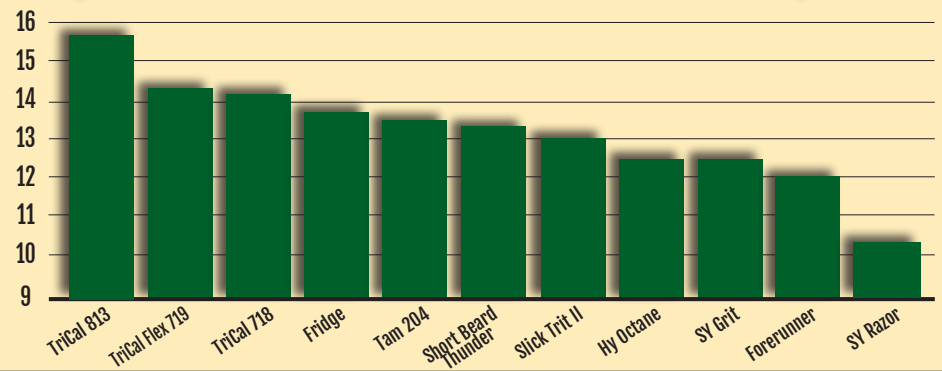

813 Winter Triticale

Key Attributes:

- Awnletted (very short beards)
- Semi-erect fall growth habit
- Very good fall seedling vigor
- Good winterhardiness
- Medium maturity
- Good straw strength
- Tolerant of rust
- Tolerant of wheat streak mosaic virus
- High silage yields
- Adapted to the Southern and Central Great Plains

Silage trial at 65% moisture tons/acre from Scott City, Kansas

Area of Adaptation:

Ratings 1-9; 9=Excellent