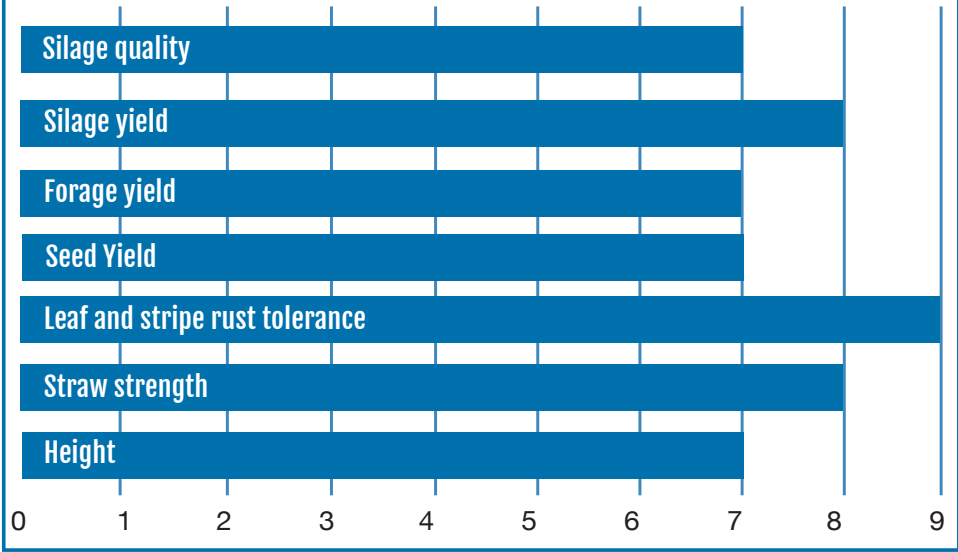

813 Winter Triticale

Key Attributes:

- Awnletted (very short beards)
- Semi-erect fall growth habit
- Very good fall seedling vigor
- Good winterhardiness
- Medium maturity
- Good straw strength
- Tolerant of rust
- Tolerant of wheat streak mosaic virus
- High silage yields
- Adapted to the Southern and Central Great Plains

Silage trial at 65% moisture tons/acre from Scott City, Kansas

Area of Adaptation:

Ratings 1-9; 9=Excellent