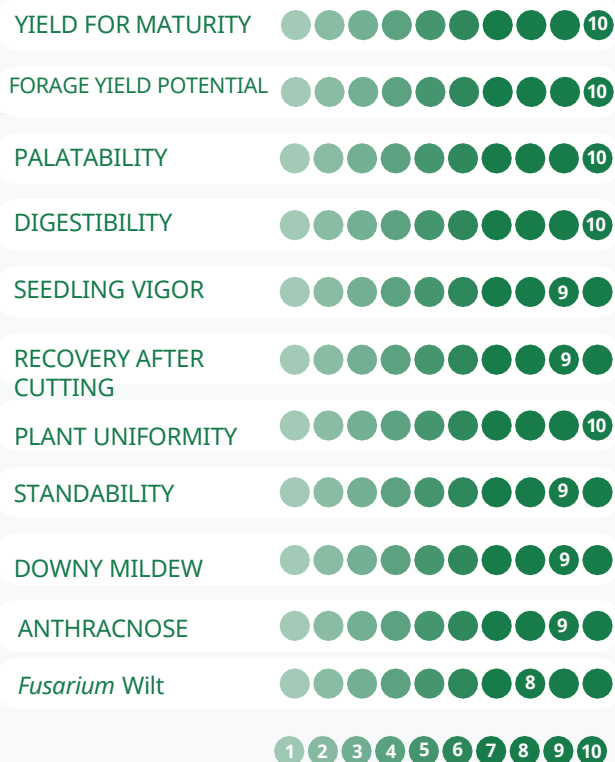

ADV S6525

PHOTOPERIOD SENSITIVE SORGHUM-SUDANGRASS

- ✔ Industry-leading Aphix™ sugarcane aphid tolerance
- ✔ BMR-6 for top-end nutrition
- ✔ Quick regrowth for multiple cuttings
- ✔ Photoperiod sensitive maturity for maximum harvest flexibility

Crop Use

Characteristics & Ratings

- RELATIVE MATURITY: **PHOTOPERIOD SENSITIVE**
- SEEDS/ LB (1,000) **13-25**
- DAYS TO BOOT STAGE: **VARIED DAYS**
- MIDRIB **BMR-6**

ADV S6525 is an all-around elite hybrid. Place this hybrid in high-production environments. The photoperiod sensitive maturity allows for excellent multicut management without the risk of having grain production. In systems that focus on single-cut management, this product is an excellent tonnage producer and can provide some flexibility in harvest timing. Areas with previous SCA pressure will benefit from elite tolerance levels.

TOUGH DRYLAND	HIGH YIELD DRYLAND
S	Hs
LIMITED IRRIGATION	FULL IRRIGATION
Hs	Hs
NO - TILL	FUSARIUM PRONE AREA
Hs	Hs
POORLY DRAINED SOILS	ANTHRACNOSE PRONE AREA
S	S

Hs = Highly Suitable
 S = Suitable
 X = Poor Suitable
 Ma = Manage Appropriately
 Mt = Medium Tolerance